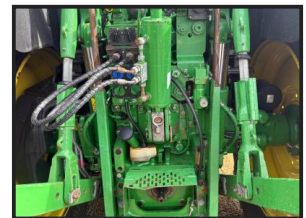

JOHN DEERE 6155R

£POA

03/2019,
CommandPRO,
AutoTrac Ready,
AutoTrac activation,
Section Control activation,
Automation Activation,
4 Electronic Spools.

Product Details

Category/Type	Tractors
Make	JOHN DEERE
Model	6155R
Year	2019
Hours	5163